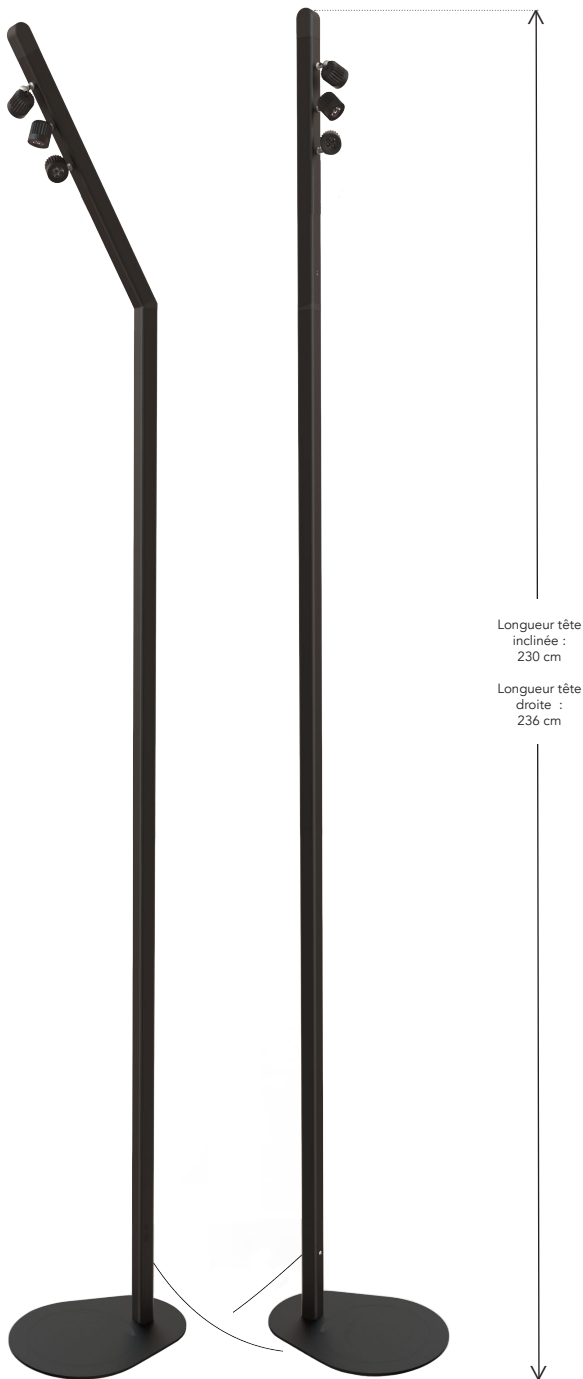

## COMPOSITION

- 1 x reversible head (straight / inclined) with 3 adjustable LED spotlights. Length : 440mm
- 2 x extension tubes. Length : 915mm
- 1 x base plate, full version (optional open version)

## MATERIALS

- Extruded aluminium profile 6106T5
- AS13 Injected aluminium spotlight
- Hermatwist® : injected polypropylene and stainless steel pins
- Top cap : injected 6-6 polyamide
- Steel base plate

## LED POWER

- 13,5W (3x4,5W)